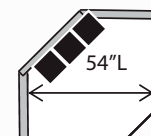

Chair  
 40L x 41D x 37H

Chaise  
 46L x 65D x 37H

2 or 3 Seat LSF Sofa  
 78L x 41D x 37H

2 or 3 Seat RSF Sofa  
 78L x 41D x 37H

2 Seat LSF Loveseat  
 55L x 41D x 37H

2 Seat RSF Loveseat  
 55L x 41D x 37H

LSF 1/2 Sofa  
 43L x 41D x 37H

RSF 1/2 Sofa  
 43L x 41D x 37H

LSF Chair  
 32L x 41D x 37H

RSF Chair  
 32L x 41D x 37H

LSF Chaise  
 38L x 65D x 37H

RSF Chaise  
 38L x 65D x 37H

The Following Armless Pieces Are Available Inside a Sectional ONLY:  
 Armless Sofa: 70L  
 Armless Loveseat: 47L  
 Armless Chair: 24L  
 Armless 1/2 Sofa: 35L

LSF Grande Chaise  
 43L x 65D x 37H

RSF Grande Chaise  
 43L x 65D x 37H

Hexagon Wedge  
 74L x 50D x 37H

Corner Wedge  
 40L x 40D x 37H