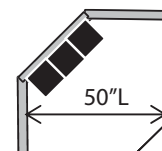

Chaise  
46L x 65D x 38H

3 Seat LSF Sofa  
(Also available as Queen Sleeper)  
78L x 37D x 38H

3 Seat RSF Sofa  
(Also available as Queen Sleeper)  
78L x 37D x 38H

3 Seat LSF Corner Sofa  
92L x 37D x 38H

3 Seat RSF Corner Sofa  
92L x 37D x 38H

2 Seat LSF Loveseat  
(Also available as Twin Sleeper)  
55L x 37D x 38H

2 Seat RSF Loveseat  
(Also available as Twin Sleeper)  
55L x 37D x 38H

LSF Chair  
32L x 37D x 38H

RSF Chair  
32L x 37D x 38H

LSF Chaise  
38L x 65D x 38H

RSF Chaise  
38L x 65D x 38H

Hexagon Wedge  
67L x 45D x 38H

Corner Wedge  
37L x 37D x 38H

The Following Armless Pieces Are Available Inside a Sectional ONLY: