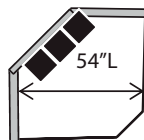

2 Seat LSF Loveseat  
 (Also available as Twin Sleeper)  
 50L x 41D x 37H

2 Seat RSF Loveseat  
 (Also available as Twin Sleeper)  
 50L x 41D x 37H

LSF 1/2 Sofa  
 40L x 41D x 37H

RSF 1/2 Sofa  
 40L x 41D x 37H

LSF Chair  
 28L x 41D x 367H

RSF Chair  
 28L x 41D x 37H

LSF Chaise  
 32L x 65D x 37H

RSF Chaise  
 32L x 65D x 37H

The Following Armless Pieces Are Available Inside a Sectional ONLY:

- Armless Sofa: 70L
- Armless Loveseat: 47L
- Armless Chair: 24L
- Armless 1/2 Sofa: 35L

Hexagon Wedge  
 74L x 50D x 37H

Corner Wedge  
 40L x 40D x 37H