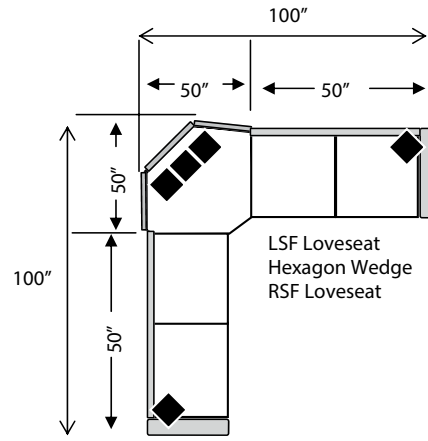

3 Seat LSF Corner Sofa
87L x 37D x 38H

3 Seat RSF Corner Sofa
87L x 37D x 38H

2 Seat LSF Loveseat
(Also available as Twin Sleeper)
50L x 37D x 38H

2 Seat RSF Loveseat
(Also available as Twin Sleeper)
50L x 37D x 38H

LSF 1/2 Sofa
40L x 37D x 38H

RSF 1/2 Sofa
40L x 37D x 38H

The Following Armless Pieces Are Available Inside a Sectional ONLY:

Armless Sofa: 70L

Armless Loveseat: 47L

Armless Chair: 24L

*Armless 1/2 Sofa: 35L

*Available: Caroline, Alexandria, Devin, Alyssa, Ryanne, Jordan, Daniel, Reese, Murphy

LSF Chair
28L x 37D x 38H

RSF Chair
28L x 37D x 38H

Hexagon Wedge
67L x 45D x 38H

Corner Wedge
37L x 37D x 38H

LSF Chaise
33L x 65D x 38H

RSF Chaise
33L x 65D x 38H

Jordan

COLLECTION

Crissy

COLLECTION

2 Seat Sofa
(Also available as Queen Sleeper)
82L x 37D x 36H

3 Seat Sofa
(Also available as Queen Sleeper)
82L x 37D x 36H

Townhouse Sofa
(Also available as Full Sleeper)
74L x 37D x 36H