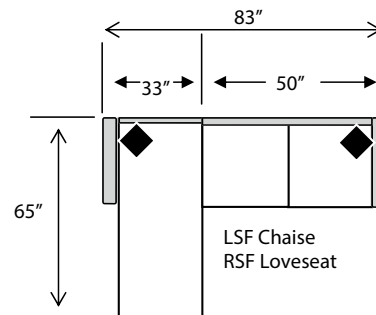

3 Seat LSF Corner Sofa
87L x 37D x 38H

3 Seat RSF Corner Sofa
87L x 37D x 38H

2 Seat LSF Loveseat
(Also available as Twin Sleeper)
50L x 37D x 38H

2 Seat RSF Loveseat
(Also available as Twin Sleeper)
50L x 37D x 38H

LSF 1/2 Sofa
40L x 37D x 38H

RSF 1/2 Sofa
40L x 37D x 38H

The Following Armless Pieces Are Available Inside a Sectional ONLY:

Armless Sofa: 70L

Armless Loveseat: 47L

Armless Chair: 24L

*Armless 1/2 Sofa: 35L

*Available: Caroline, Alexandria, Devin, Alyssa, Ryanne, Jordan, Daniel, Reese, Murphy

LSF Chair
28L x 37D x 38H

RSF Chair
28L x 37D x 38H

Hexagon Wedge
67L x 45D x 38H

Corner Wedge
37L x 37D x 38H

LSF Chaise
33L x 65D x 38H

RSF Chaise
33L x 65D x 38H

Jordan

COLLECTION

Crissy

COLLECTION

2 Seat Sofa
(Also available as Queen Sleeper)
82L x 37D x 36H

3 Seat Sofa
(Also available as Queen Sleeper)
82L x 37D x 36H

Townhouse Sofa
(Also available as Full Sleeper)
74L x 37D x 36H