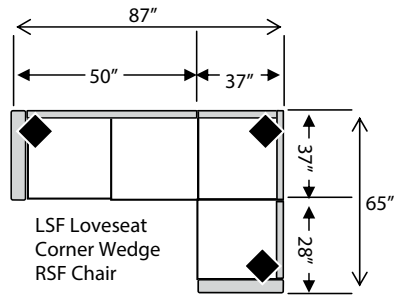

3 Seat LSF Corner Sofa
87L x 37D x 38H

3 Seat RSF Corner Sofa
87L x 37D x 38H

2 Seat LSF Loveseat
(Also available as Twin Sleeper)
50L x 37D x 38H

2 Seat RSF Loveseat
(Also available as Twin Sleeper)
50L x 37D x 38H

LSF 1/2 Sofa
40L x 37D x 38H

RSF 1/2 Sofa
40L x 37D x 38H

The Following Armless Pieces Are Available Inside a Sectional ONLY:

Armless Sofa: 70L

Armless Loveseat: 47L

Armless Chair: 24L

*Armless 1/2 Sofa: 35L

*Available: Caroline, Alexandria, Devin, Alyssa, Ryanne, Jordan, Daniel, Reese, Murphy

LSF Chair
28L x 37D x 38H

RSF Chair
28L x 37D x 38H

Hexagon Wedge
67L x 45D x 38H

Corner Wedge
37L x 37D x 38H

LSF Chaise
33L x 65D x 38H

RSF Chaise
33L x 65D x 38H

Jordan

COLLECTION

Crissy

COLLECTION

2 Seat Sofa
(Also available as Queen Sleeper)
82L x 37D x 36H

3 Seat Sofa
(Also available as Queen Sleeper)
82L x 37D x 36H

Townhouse Sofa
(Also available as Full Sleeper)
74L x 37D x 36H