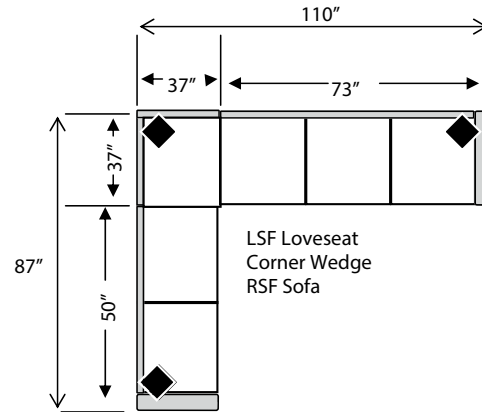

LSF Chaise
33L x 65D x 38H

RSF Chaise
33L x 65D x 38H