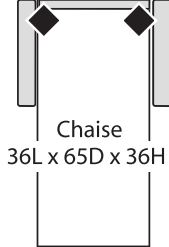

LSF 1/2 Sofa
40L x 37D x 38H

RSF 1/2 Sofa
40L x 37D x 38H

The Following Armless Pieces Are Available Inside a Sectional ONLY:

Armless Sofa: 70L

Armless Loveseat: 47L

Armless Chair: 24L

*Armless 1/2 Sofa: 35L

*Available: Caroline, Alexandria, Devin, Alyssa, Ryanne, Jordan, Daniel, Reese, Murphy

LSF Chair
28L x 37D x 38H

RSF Chair
28L x 37D x 38H

Hexagon Wedge
67L x 45D x 38H

Corner Wedge
37L x 37D x 38H

LSF Chaise
33L x 65D x 38H

RSF Chaise
33L x 65D x 38H

Jordan

COLLECTION

Crissy

COLLECTION

2 Seat Sofa
(Also available as Queen Sleeper)
82L x 37D x 36H

3 Seat Sofa
(Also available as Queen Sleeper)
82L x 37D x 36H

Townhouse Sofa
(Also available as Full Sleeper)
74L x 37D x 36H

Loveseat
(Also available as Twin Sleeper)
59L x 37D x 36H

Chair 1/2
(Also available as Twin Sleeper)
54L x 37D x 36H

Chair
36L x 37D x 36H

Chaise
36L x 65D x 36H

3 Seat LSF Sofa
(Also available as Queen Sleeper)
76L x 37D x 36H