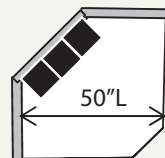

Loveseat  
(Also available as Twin Sleeper)  
61L x 37D x 38H

Chair 1/2  
(Also available as Twin Sleeper)  
56L x 37D x 38H

Chair  
37L x 37D x 38H

Chaise  
(Round Or Square)  
44L x 65D x 38H

3 Seat LSF Sofa  
(Also available as Queen Sleeper)  
77L x 37D x 38H

3 Seat RSF Sofa  
(Also available as Queen Sleeper)  
77L x 37D x 38H

2 Seat LSF Loveseat  
(Also available as Twin Sleeper)  
54L x 37D x 38H

2 Seat RSF Loveseat  
(Also available as Twin Sleeper)  
54L x 37D x 38H

LSF Chair  
31L x 37D x 38H

RSF Chair  
31L x 37D x 38H

LSF Chaise  
37L x 65D x 38H

RSF Chaise  
37L x 65D x 38H

**\*\*The Following Armless Pieces Are Available Inside a Sectional ONLY:**

Armless Sofa: 70L  
Armless Loveseat: 47L  
Armless Chair: 24L

Hexagon Wedge  
67L x 45D x 38H

Corner Wedge  
37L x 37D x 38H