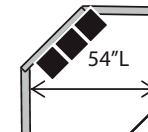

Chair
 30L x 41D x 39H

Chaise
 35L x 65D x 39H

2 or 3 Seat LSF Sofa
 (Also available as Queen Sleeper)
 72L x 41D x 39H

2 or 3 Seat RSF Sofa
 (Also available as Queen Sleeper)
 72L x 41D x 39H

2 Seat LSF Loveseat
 (Also available as Twin Sleeper)
 49L x 41D x 39H

2 Seat RSF Loveseat
 (Also available as Twin Sleeper)
 49L x 41D x 39H

LSF 1/2 Sofa
 39L x 41D x 39H

RSF 1/2 Sofa
 39L x 41D x 39H

LSF Chair
 26L x 41D x 39H

RSF Chair
 26L x 41D x 39H

Hexagon Wedge
 74L x 50D x 39H

Corner Wedge
 40L x 40D x 39H

The Following Armless Pieces Are Available Inside a Sectional ONLY:
 Armless Sofa: 70L
 Armless Loveseat: 47L
 Armless Chair: 24L
 Armless 1/2 Sofa: 35L

LSF Chaise
 31L x 65D x 39H