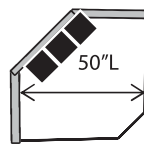

Chair
44L x 37D x 38H

Chaise
51L x 65D x 38H

2 or 3 Seat LSF Sofa
(Also available as Queen Sleeper)
81L x 37D x 38H

2 or 3 Seat RSF Sofa
(Also available as Queen Sleeper)
81L x 37D x 38H

3 Seat LSF Corner Sofa
95L x 37D x 38H

3 Seat RSF Corner Sofa
95L x 37D x 38H

2 Seat LSF Loveseat
(Also available as Twin Sleeper)
58L x 37D x 38H

2 Seat RSF Loveseat
(Also available as Twin Sleeper)
58L x 37D x 38H

LSF 1/2 Sofa
45L x 37D x 38H

RSF 1/2 Sofa
45L x 37D x 38H

LSF Chair
35L x 37D x 38H

RSF Chair
35L x 37D x 38H

LSF Chaise
41L x 65D x 38H

RSF Chaise
41L x 65D x 38H

The Following Armless Pieces Are Available Inside a Sectional ONLY:
 Armless Sofa: 70L
 Armless Loveseat: 47L
 Armless Chair: 24L
 *Armless 1/2 Sofa: 35L
 *Available: Caroline, Alexandria, Devin, Alyssa, Ryanne, Jordan, Daniel, Reese, Murphy

Hexagon Wedge
67L x 45D x 38H

Corner Wedge
37L x 37D x 38H

Alyssa

COLLECTION