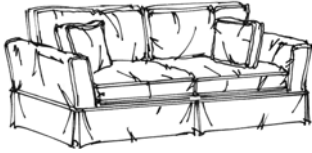

Devin Collection

IS2390 Grande Sofa

Fabric Shown: Sawyer Tan (Fabric Discontinued)

Throw Pillows: Blanton Tranquil and Sappelo Vapor

IS = Inverted Seam (Available at an upcharge)

Available: Sofa, XL Long Sofa, Grande Sofa, Townhouse Sofa, Loveseat, Chair, Chair 1/2, Chaises, Sleepers, Sectionals & Ottomans

* Due to printing process colors may vary from actual fabrics.*

111516

Standard with Welt Cord

Four Seasons
casual custom furniture

Devin Collection

**Available
SLIPCOVER**
Fully Upholstered
With & w/o a Skirt
Benchseat
Topstitch—Upcharge
Inverted Seam—Upcharge
Leg Options w/o Skirt
Tapered Leg
Available in All Finishes

2 Seat

Style #2390
2 Seats / 2 Rectangle Box
Backs / 2- Throw Pillows
Grande Sofa Available
Available with 2-24" TP's
& 2- 21" TP's

3 Seat

Style #2395
3 Seats / 3 Rectangle Box
Backs / 2 Throw Pillows
Grande Sofa Available
Available with 2-24" TP's
& 2- 21" TP's

<u>Piece</u>	<u>Dimensions</u>		
	<u>L</u>	<u>D</u>	<u>H</u>
Sofa	83	37	38
Grande Sofa (25" Seat Depth)	93	41	38
XL Long Sofa	105	37	38
Townhouse Sofa	75	37	38
Loveseat	60	37	38
Chair	37	37	38
Chair 1/2	55	37	38
Chaise	44	65	38
Chair Ottoman	23	18	18
Ottoman 1/2	42	26	18
Round Ottoman	31	31	18
Large Round Ottoman	40.5	40.5	18
Small Square Ottoman	24	24	19
Large Square Ottoman	37.5	37.5	19
Queen Sleeper	83	37	38
Regular Sleeper	75	37	38
Loveseat Sleeper	60	37	38
Chair 1/2 Sleeper	55	37	38
RSF/LSF Sofa	78	37	38
RSF/LSF Corner Sofa	92	37	38
RSF/LSF QSLP	78	37	38
RSF/LSF Loveseat	55	37	38
RSF/LSF LS Sleeper	55	37	38
RSF/LSF Chair	32	37	38
RSF/LSF Chaise	38	65	38
RSF/LSF 1/2 Sofa	40	37	38
Corner Wedge	37	37	38
Hexagon Wedge	67	45	38
RSF/LSF Angled Wedge	67	49	38