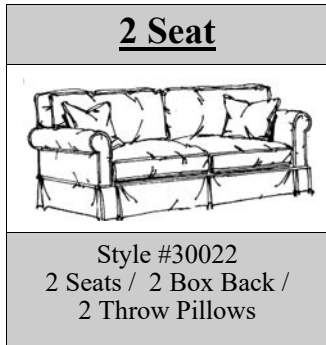

## **30027 Sofa**

Fabric Shown: Easy Smoke fl UVf]W8 ]gW]bi YXL

Available: Sofa, Townhouse Sofa, Loveseat, Chair, Chair 1/2, Chaise, Sleepers, Sectional, Ottomans

\* Due to printing process colors may vary from actual fabrics.\*

061518

Standard with Welt Cord

**Available**  
**SLIPCOVER**  
**Benchseat**  
**Topstitch - Upcharge**

## Crissy Collection

<u>Piece</u>	<u>Dimensions</u>		
	<u>L</u>	<u>D</u>	<u>H</u>
Sofa	82	37	36
Townhouse Sofa	74	37	36
Loveseat	59	37	36
Chair	36	37	36
Chair 1/2	54	37	36
Chaise	38	65	36
Chair Ottoman	23	18	18
Ottoman 1/2	42	26	18
Round Ottoman	31	11	18
Large Round Ottoman	40.5	40.5	18
Small Square Ottoman	24	24	19
Large Square Ottoman	37.5	37.5	19
Queen Sleeper	82	37	36
Regular Sleeper	74	37	36
Loveseat Sleeper	59	37	36
Chair 1/2 Sleeper	54	37	36
RSF/LSF 3 Seat Sofa	76	37	36
RSF/LSF QSLP	76	37	36
RSF /LSF Loveseat	53	37	36
RSF /LSF LS Sleeper	53	37	36
RSF/LSF Chair	30	37	36
RSF / LSF Chaise	32	65	36
Corner Wedge	37	37	36
Hexagon Wedge	67	45	36

\*The Following Armless Pieces  
Are Available Inside a  
**Sectional ONLY:**  
Armless Sofa: 70”L  
Armless Loveseat: 47”L  
Armless Chair: 24”L

**Slipcover: Arm Height 23” , Seat Height 19” , Seat Depth 21”**