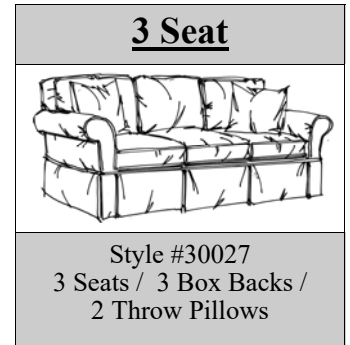

061518

Standard with Welt Cord

**Available**  
**SLIPCOVER**  
**Benchseat**  
**Topstitch - Upcharge**

## Crissy Collection

<u>Piece</u>	<u>Dimensions</u>		
	<u>L</u>	<u>D</u>	<u>H</u>
Sofa	82	37	36
Townhouse Sofa	74	37	36
Loveseat	59	37	36
Chair	36	37	36
Chair 1/2	54	37	36
Chaise	38	65	36
Chair Ottoman	23	18	18
Ottoman 1/2	42	26	18
Round Ottoman	31	11	18
Large Round Ottoman	40.5	40.5	18
Small Square Ottoman	24	24	19
Large Square Ottoman	37.5	37.5	19
Queen Sleeper	82	37	36
Regular Sleeper	74	37	36
Loveseat Sleeper	59	37	36
Chair 1/2 Sleeper	54	37	36
RSF/LSF 3 Seat Sofa	76	37	36
RSF/LSF QSLP	76	37	36
RSF /LSF Loveseat	53	37	36
RSF /LSF LS Sleeper	53	37	36
RSF/LSF Chair	30	37	36
RSF / LSF Chaise	32	65	36
Corner Wedge	37	37	36
Hexagon Wedge	67	45	36

\*The Following Armless Pieces  
Are Available Inside a  
**Sectional ONLY:**  
Armless Sofa: 70”L  
Armless Loveseat: 47”L  
Armless Chair: 24”L

**Slipcover: Arm Height 23” , Seat Height 19” , Seat Depth 21”**