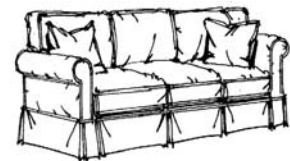

* Due to printing process colors may vary from actual fabrics.*

032819

Standard with Welt Cord

Four Seasons
casual custom furniture

Alexandria Collection

Available
SLIPCOVER
Fully Upholstered
with & w/o a Skirt
Benchseat
Topstitch - Upcharge

Leg Options w/o Skirt
Tapered Leg
Available in All Finishes

2 Seat

Style #710
2 Seats / 2 Ear Backs /
2 Throw Pillows
Grande Sofa
Available with 2-24" TP's
& 2- 21" TP's

Style #720
2 Seats / 2 Box Backs /
2 Throw Pillows
Grande Sofa
Available with 2-24" TP's
& 2- 21" TP's

3 Seat

Style #715
3 Seats / 3 Ear Backs /
2 Throw Pillows
Grande Sofa
Available with 2-24" TP's
& 2- 21" TP's

Style #725
3 Seats / 3 Box Backs /
2 Throw Pillows
Grande Sofa
Available with 2-24" TP's
& 2- 21" TP's

<u>Piece</u>	<u>Dimensions</u>		
	<u>L</u>	<u>D</u>	<u>H</u>
Sofa	84	37	38
Grande Sofa (25" Seat Depth)	94	41	38
XL Long Sofa	106	37	38
Townhouse Sofa	76	37	38
Loveseat	61	37	38
Chair	37	37	38
Chair 1/2	56	37	38
Chaise	44	65	38
Chair Ottoman	23	18	18
Ottoman 1/2	42	26	18
Round Ottoman	31	31	18
Large Round Ottoman	40.5	40.5	18
Small Square Ottoman	24	24	19
Large Square Ottoman	37.5	37.5	19
Queen Sleeper	84	37	38
Regular Sleeper	76	37	38
Loveseat Sleeper	61	37	38
Chair 1/2 Sleeper	56	37	38
RSF/LSF Sofa	77	37	38
RSF/LSF Corner Sofa	91	37	38
RSF/LSF QSLP	77	37	38
RSF/LSF Loveseat	54	37	38
RSF/LSF LS Sleeper	54	37	38
RSF/LSF Chair	31	37	38
RSF/LSF Chaise	37	65	38
RSF/LSF 1/2 Sofa	42	37	38
Corner Wedge	37	37	38
Hexagon Wedge	67	45	38
RSF/LSF Angled Wedge	67	49	38