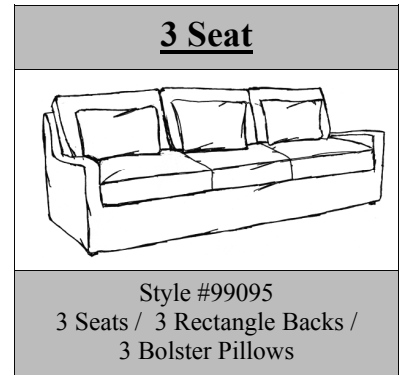

Sloane Collection

**99095CS-LSF-BS Corner Sofa / 99095LS-RSF-BS Loveseat
99000 Round Ottoman**

Fabric Shown: Kenny Optic White w/ White Thread
Bolster Pillows: Highland Mineral

Available: Sofa, XL Long Sofa, Townhouse Sofa, Loveseat, Chair, Chair 1/2, Chaise, Sleepers, Sectional, Ottomans

* Due to printing process colors may vary from actual fabrics.*

112518

Standard with Single Stitch

Available
2 Piece SLIPCOVER
Benchseat

Sloane Collection

<u>Piece</u>	<u>Dimensions</u>		
	<u>L</u>	<u>D</u>	<u>H</u>
Sofa	79	x 37	x 38
Grande Sofa	89	x 41	x 38
XL Long Sofa	101	x 37	x 38
Townhouse Sofa	71	x 37	x 38
Loveseat	56	x 37	x 38
Chair	33	x 38	x 38
Chair 1/2	51	x 37	x 38
Chaise	39	x 65	x 38
Chair Ottoman	23	x 18	x 18
Ottoman 1/2	42	x 26	x 18
Round Ottoman	31	x 31	x 18
Storage Ottoman	36	x 22	x 19
Club Ottoman	33	x 21	x 18
Small Square Ottoman	24	x 24	x 19
Large Square Ottoman	37.5	x 37.5	x 19
Queen Sleeper	79	x 37	x 38
Regular Sleeper	71	x 37	x 38
Loveseat Sleeper	56	x 37	x 38
Chair 1/2 Sleeper	51	x 37	x 38
RSF/LSF Sofa	74	x 37	x 38
RSF/LSF Corner Sofa	88	x 37	x 38
RSF/LSF QSLP	74	x 37	x 38
RSF/LSF Loveseat	51	x 37	x 38
RSF/LSF LS Sleeper	51	x 37	x 38
RSF/LSF Chair	28	x 37	x 38
RSF/LSF Chaise	34	x 65	x 38
RSF/LSF 1/2 Sofa	40	x 37	x 38
Corner Wedge	37	x 37	x 38
Hexagon Wedge	67	x 45	x 38

**Slipcover: Arm Height 24",
 Seat Height 20", Seat Depth**

*The Following Armless Pieces
 Are Available Inside a
Sectional ONLY:
 Armless Sofa: 70"L
 Armless Loveseat: 47"L
 Armless 1/2 Sofa: 36"
 Armless Chair: 24"L