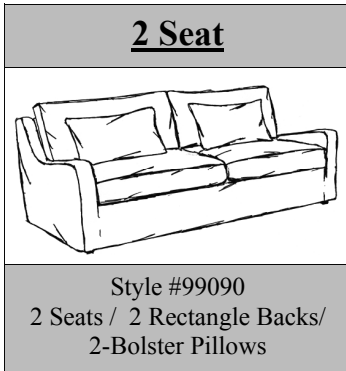

Sloane Collection

**99095CS-LSF-BS Corner Sofa / 99095LS-RSF-BS Loveseat
99000 Round Ottoman**

Fabric Shown: Kenny Optic White w/ White Thread
Bolster Pillows: Highland Mineral

Available: Sofa, XL Long Sofa, Townhouse Sofa, Loveseat, Chair, Chair 1/2, Chaise, Sleepers, Sectional, Ottomans

* Due to printing process colors may vary from actual fabrics.*

112518

Standard with Single Stitch

Available
2 Piece SLIPCOVER
Benchseat

Sloane Collection

<u>Piece</u>	<u>Dimensions</u>		
	<u>L</u>	<u>D</u>	<u>H</u>
Sofa	79	x 37	x 38
Grande Sofa	89	x 41	x 38
XL Long Sofa	101	x 37	x 38
Townhouse Sofa	71	x 37	x 38
Loveseat	56	x 37	x 38
Chair	33	x 38	x 38
Chair 1/2	51	x 37	x 38
Chaise	39	x 65	x 38
Chair Ottoman	23	x 18	x 18
Ottoman 1/2	42	x 26	x 18
Round Ottoman	31	x 31	x 18
Storage Ottoman	36	x 22	x 19
Club Ottoman	33	x 21	x 18
Small Square Ottoman	24	x 24	x 19
Large Square Ottoman	37.5	x 37.5	x 19
Queen Sleeper	79	x 37	x 38
Regular Sleeper	71	x 37	x 38
Loveseat Sleeper	56	x 37	x 38
Chair 1/2 Sleeper	51	x 37	x 38
RSF/LSF Sofa	74	x 37	x 38
RSF/LSF Corner Sofa	88	x 37	x 38
RSF/LSF QSLP	74	x 37	x 38
RSF/LSF Loveseat	51	x 37	x 38
RSF/LSF LS Sleeper	51	x 37	x 38
RSF/LSF Chair	28	x 37	x 38
RSF/LSF Chaise	34	x 65	x 38
RSF/LSF 1/2 Sofa	40	x 37	x 38
Corner Wedge	37	x 37	x 38
Hexagon Wedge	67	x 45	x 38

**Slipcover: Arm Height 24",
 Seat Height 20", Seat Depth**

*The Following Armless Pieces
 Are Available Inside a
Sectional ONLY:
 Armless Sofa: 70"L
 Armless Loveseat: 47"L
 Armless 1/2 Sofa: 36"
 Armless Chair: 24"L